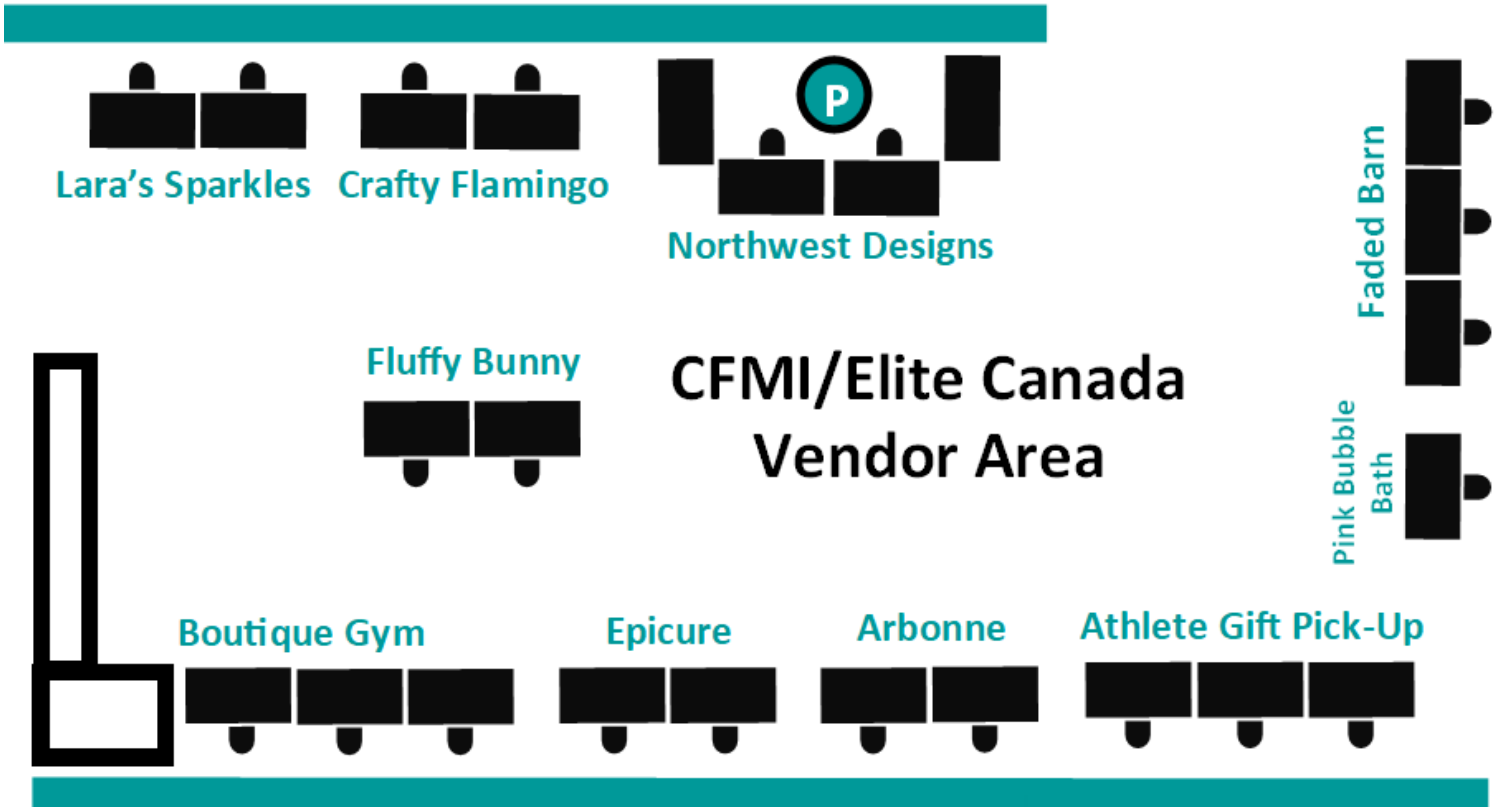

LANGLEY EVENTS CENTRE

Gate 1 — ELITE CANADA

Building B — CFMI

You will find the vendor area and athlete gift pick-up in Building B.

LEC—Building B (Double Gym)

Vendors & Athlete Gift Pick-Up

Vendors

Official supplier for Gymnastics Canada, selling gymnastics apparel and accessories.

On-site custom event apparel for both CFMI and Elite Canada 2024.

Amazing cotton candy in over 50 unique flavours!

Gourmet healthy meal solutions.

Sustainable healthy living products, including the ever-popular EnergyFizz sticks.

The Crafty Flamingo Flock

Hat bar, engraved tumblers, wood ornaments, and more.

Handmade bath and body products specializing in uniquely crafted bath bombs.

Hand-crafted knitting and crochet scarves, messy bun hats, key-chains, headbands, amigurumi plushies, tea towels and much more.